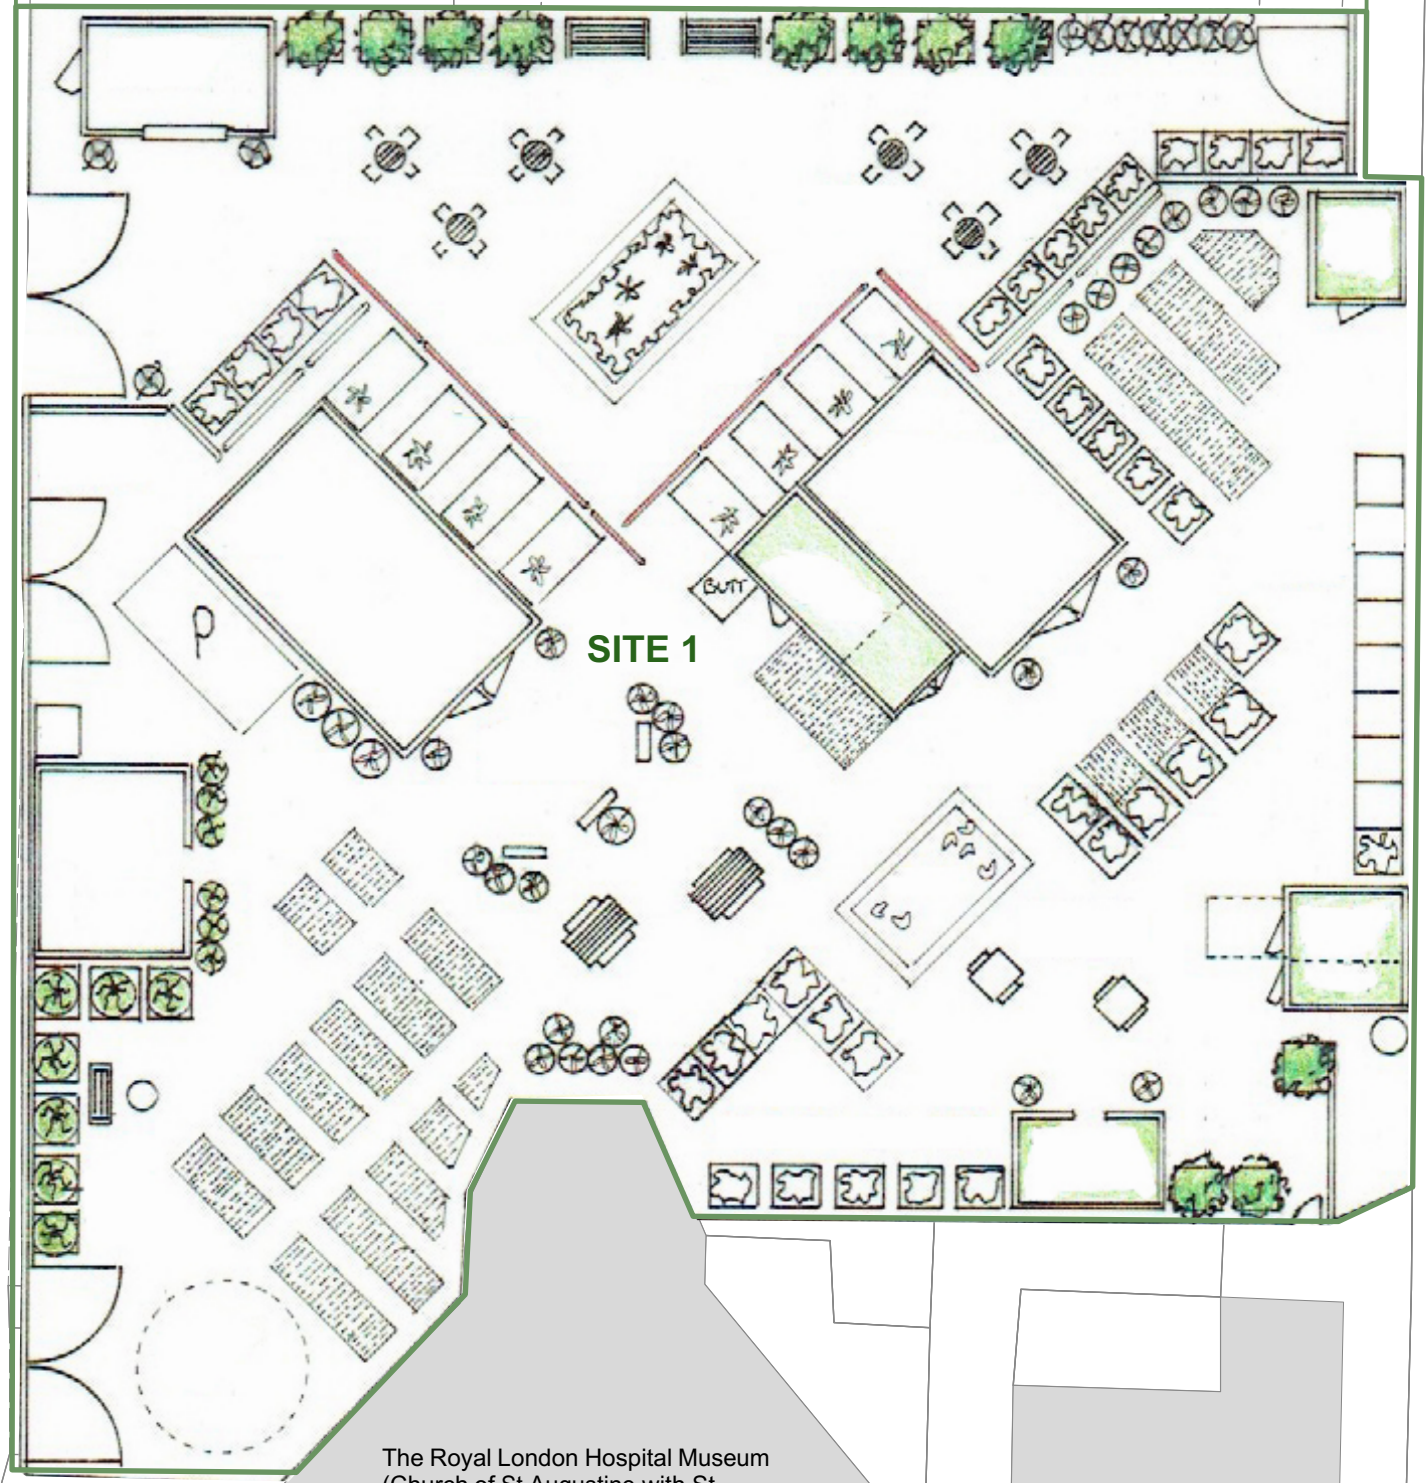

Stepney Way

Former Institute of Pathology  
(approx 1 metre high structure / services zone)

Newark Street

The Royal London Hospital Museum  
(Church of St Augustine with St Philip's Church)

REVISION	Rev.	Date	Description
A	19/12/2016	INDICATIVE CAR PARK LAYOUT SHOWN	

**PLANNING**

Client.	Core Landscapes		
Job.	Royal London Hospital Meanwhile Site Stepney Way, E1		
Title.	Proposed Plan Zones A,B and C		
Date.	December 2016		
Drawn by.	WI	Checked By.	-
Scale.	1:200@A3		