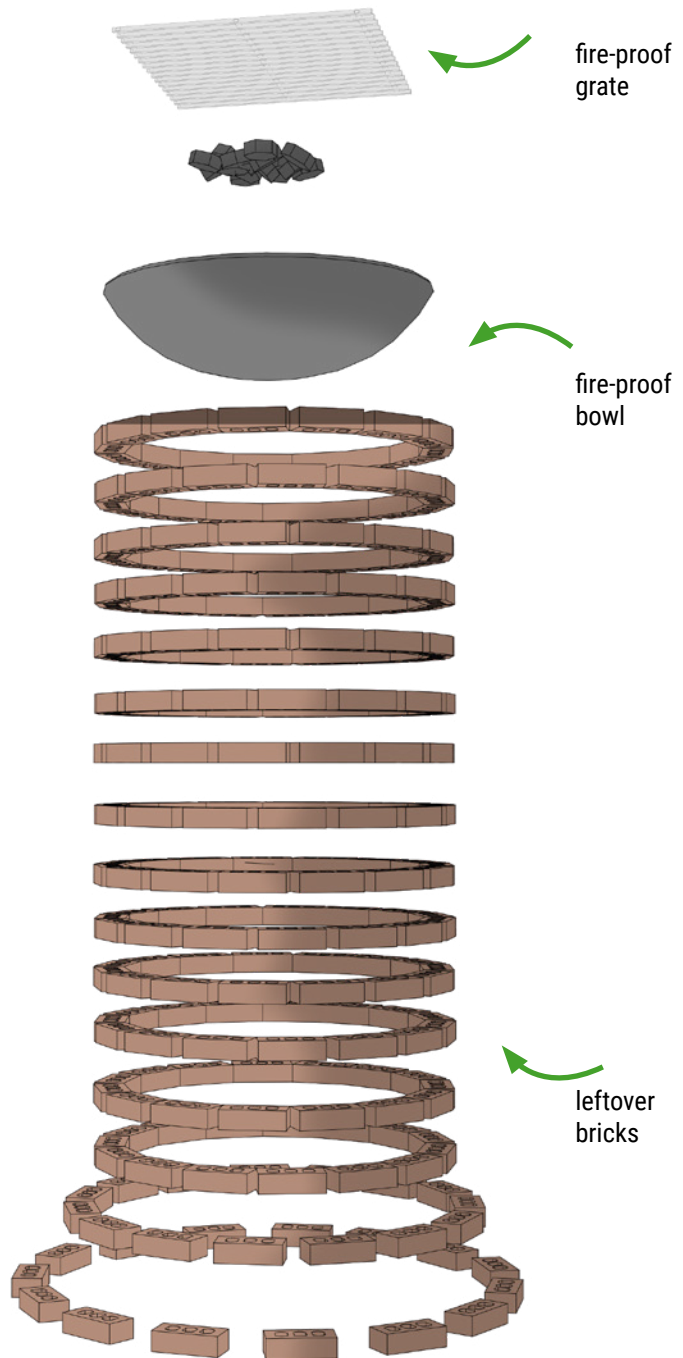

BRICK BBQ

Tips & Tricks

- Approximate height of 100cm / 3.2ft.