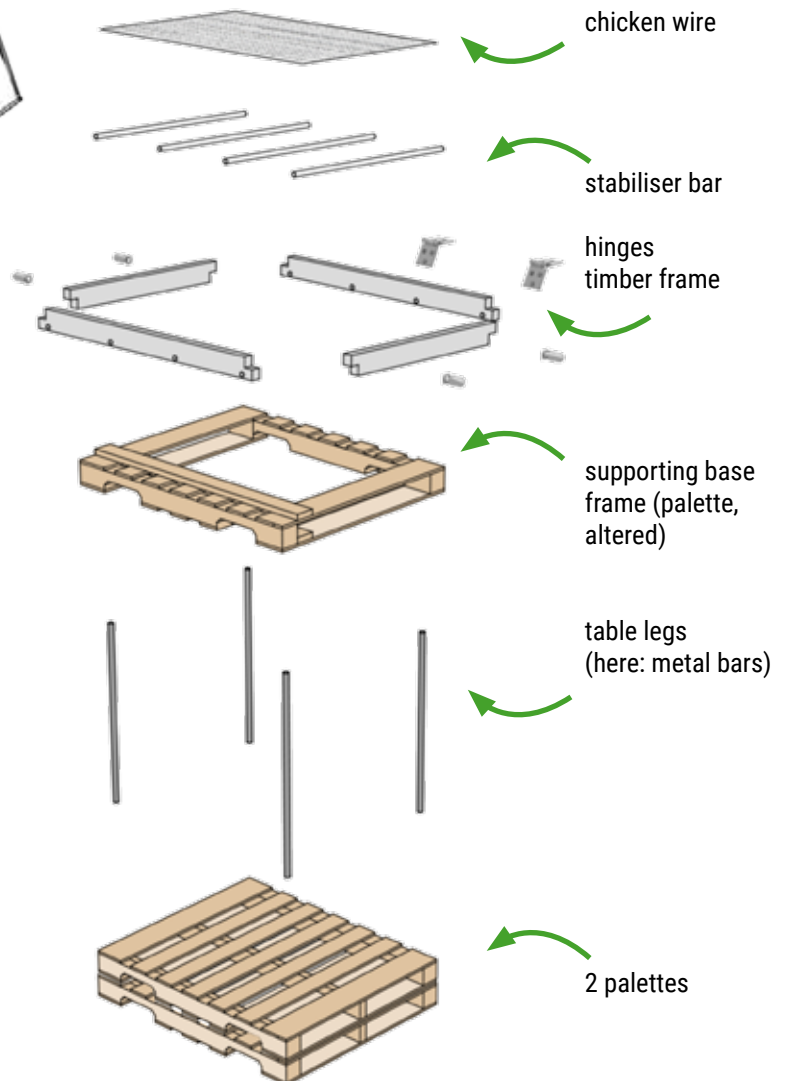

## SIEVE

### Tips & Tricks

- 2 palettes to achieve good working height (approx approx. 1.0m/ 40")